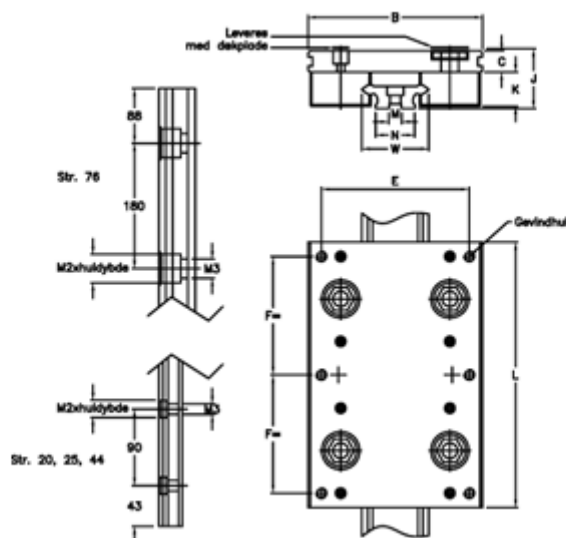

Article number: 056512521256

Description: Hepco Simple Select 25 2-1256

Measures

B = 80	M = 6x2,5
C = 11.5	M1 = 5.5
E = 65	M2 = 10x5,1
F = 60	N = 15.4
G = 6xM6	Size = 25
J = 30.70	W = 25
K = 18.0	
L = 135	